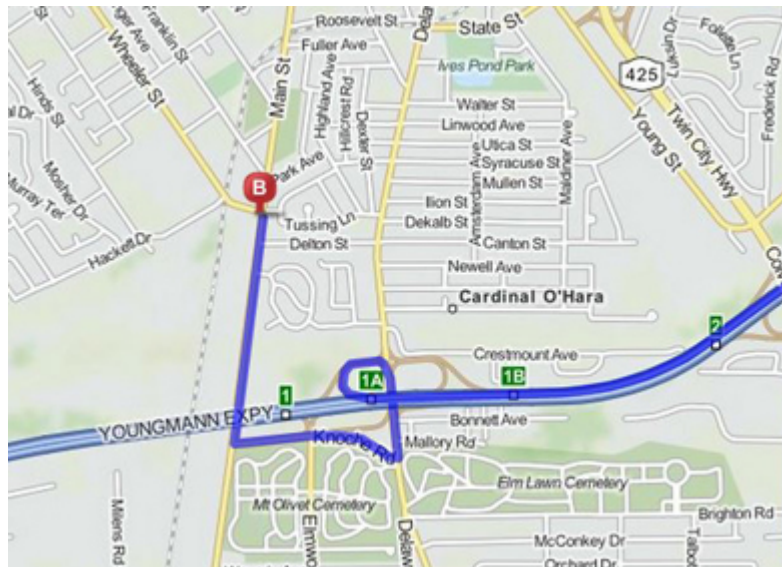

M and M Forwarding of Buffalo, N.Y. Inc.

600 Main Street P.O. Box 888
Tonawanda, New York 14151-0888

(716) 692-1825 • (800) 874-1825 • Fax: (716) 692-0056

DIRECTIONS TO *M AND M FORWARDING*

From **East** – Batavia, Rochester, Syracuse, Albany

**** note: Commercial Traffic Prohibited on Delton St.**

1. Interstate 90 West to Exit #50 – Interstate 290 (after toll).
2. Take I-290 West to **Exit #1-A** – Delaware Avenue South.
3. After exit ramp proceed under I-290 to Knoche Road. (Mobil Gas Station on right hand side)
4. Take a right turn onto Knoche Road and proceed to the end (Military Road).
5. Right turn onto Military Road and proceed ½ mile North. Military Road turns into Main Street and M and M Forwarding is on the left hand side.